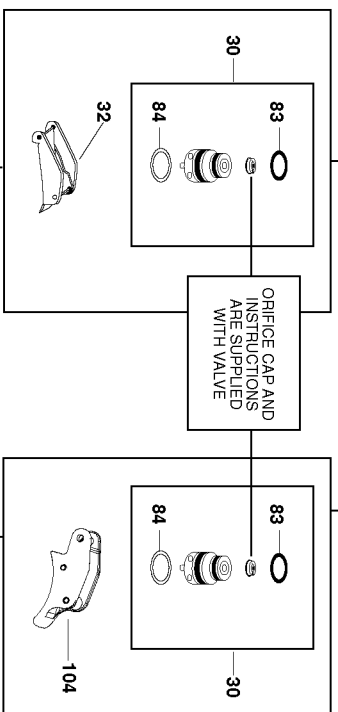

N80SB
PNEUMATIC STICK NAILERS
CLAVADORA NEUMÁTICA ALIMENTADA POR BARRA
CLOUEUR PNEUMATIQUE EN BANDES

IP1092-1REVH 1/09
TO BE USED WITH IP1092-2 AND OPERATION AND MAINTENANCE MANUAL 103585.